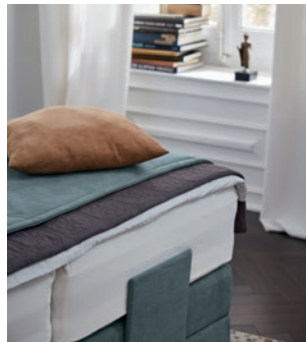

Motorische Funktion: Separates Heben und Senken von Kopf- und Fußteil per Fernbedienung. Die Funkfernbedienung ist mit einer Nachtlchtfunktion ausgestattet. Das Nachtlcht kann vom Funkhandsender ein- und ausgeschaltet werden.

Motorised function: Separate raising and lowering of head and foot sections by remote control. The remote control is fitted with a night light function. The hand-held remote control can be used to switch the night light on and off.